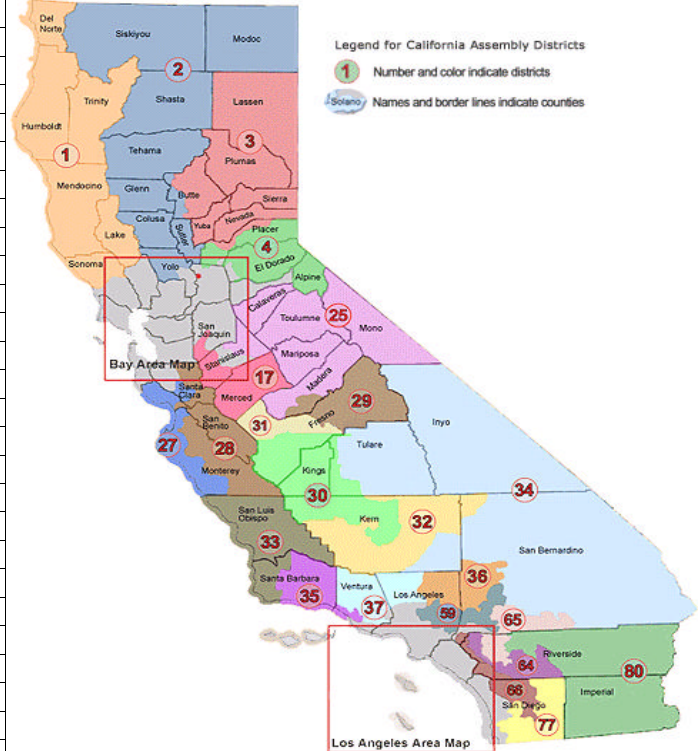

Party	Last Name	First Name	Assembly District	District Office	Sacramento Phone #														Total
R	Aghazarian	Greg	26	Stockton	916-319-2026														
D	Arambula	Juan	31	Fresno	916-319-2031														
D	Baca	Joe	62	San Bernardino	916-319-2062														
D	Bass	Karen	47	Los Angeles	916-319-2047														
R	Benoit	John	64	Riverside	916-319-2064														
D	Berg	Patty	1	Santa Rosa	916-319-2001														
D	Bermúdez	Rudy	56	Norwalk	916-319-2056														
R	Blakeslee	Sam	33	San Luis Obispo	916-219-2033														
R	Bogh	Russ	65	Yucaipa	916-319-2065														
D	Calderon	Ronald	58	Montebello	916-319-2058														
D	Canciamilla	Joseph	11	Martinez	916-319-2011														
D	Chan	Wilma	16	Oakland	916-319-2016														
D	Chavez	Ed	57	City of Industry	916-319-2057														
D	Chu	Judy	49	Monterey Park	916-319-2049														
R	Cogdill	Dave	25	Modesto	916-319-2025														
D	Cohn	Rebecca	24	San Jose	916-319-2924														
D	Coto	Joe	23	San Jose	916-319-2023														
R	Daucher	Lynn	72	Brea	916-319-2072														
D	De La Torre	Hector	50	South Gate	916-319-2050														
R	DeVore	Chuck	70	Irvine	916-319-2070														
D	Dymally	Mervyn	52	Compton	916-319-2052														
R	Emmerson	Bill	63	Rancho Cucamonga	916-319-2063														
D	Evans	Noreen	7	Santa Rosa	916-319-2007														
D	Frommer	Dario	43	Glendale	916-319-2043														
R	Garcia	Bonnie	80	Cathedral City	916-319-2080														
D	Goldberg	Jackie	45	Los Angeles	916-319-2045														
D	Gordon	Mike	53	El Segundo	916-319-2053														
D	Hancock	Loni	14	El Cerrito	916-319-2014														
R	Harman	Tom	67	Huntington Beach	916-319-2067														
R	Haynes	Ray	66	Temecula	916-319-2066														
D	Horton	Jerome	51	Inglewood	916-19-2051														
R	Horton	Shirley	78	Lemon Grove	916-319-2078														
R	Houston	Guy	15	Livermore	916-319-2015														
R	Huff	Bob	60	Diamond Bar	916-319-2060														
D	Jones	Dave	9	Sacramento	916-319-2009														
D	Karnette	Betty	54	Long Beach	916-319-2054														
R	Keene	Rick	3	Chico	916-319-2003														
D	Klehs	Johan	18	Hayward	916-319-2018														
D	Koretz	Paul	42	West Hollywood	916-319-2042														
R	La Malfa	Doug	2	Redding	916-319-2002														
R	La Suer	Jay	77	La Mesa	916-319-2077														
D	Laird	John	27	Santa Cruz	916-319-2027